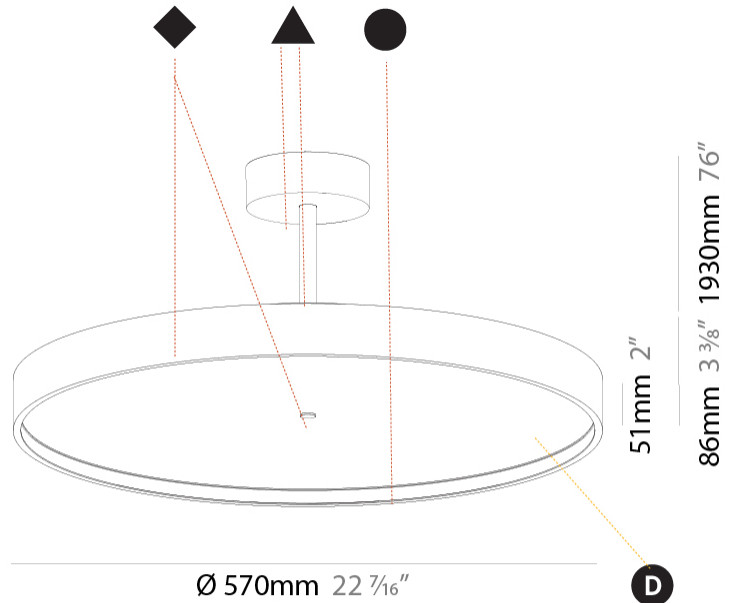

GENERAL

Series: Sign Diva Tube
Subseries: Sign Diva Tube Korona
Brand: Prolicht
Division: Architectural
Mounting Type: Suspension
Mounting Location: Ceiling
Subcategory: Pendant

PHYSICAL

Shape: Round
Diameter (mm): 570
Diameter (in): 22 7/16
Height (mm): 86
Height (in): 3 3/8
Max. Overall Height (mm): 2016
Max. Overall Height (in): 79 3/8
Light Distribution: Direct
Weight (kg): 7.982
Weight (lbs): 17.597

Diffuser: PMMA - Opal / Micro-Prism / Sparkling Secret / Vintage Industrial

Fixture Finish: SSR / BKV / CWI / CRY / HAB / UFT / ITA / RUA / FTG / MYG / LOD / PUS / FRO / FUP / KIA / POP / BLS / SPG / MEY / GOH / GUM / CHC / COM / ABZ / JAG / OBR / MOS / ROR

Fixture Material: Extruded Aluminum / Steel

ELECTRICAL

Lamp Type: LED (Zhaga Standard)
Input Wattage (W): 49
Total Output Wattage (W): 46.9
Dimming: Tri-Mode (Non-Dimming and Phase Dimming (120Vac only) and 0-10V Dimming)
Driver Included: Yes
Driver Location: Integrated
Driver Type: Constant Current - Universal
Driver Class: Class 2
Input Voltage (V): 120 - 277
Constant Current (MA): 350

LED

Color Temperature (°K): 2700 / 3000 / 3500 / 4000
Max. Delivered Lumen (lm): 4978 / 5337 / 5384 / 5494
Nominal Lumen (lm): 6199 / 6646 / 6705 / 6842
CRI: >90 CRI
Lamp Life (hrs): 50000

OPTICAL

RATINGS AND CERTIFICATIONS

Certified By: Certified for North American Standards
IP rating: IP20